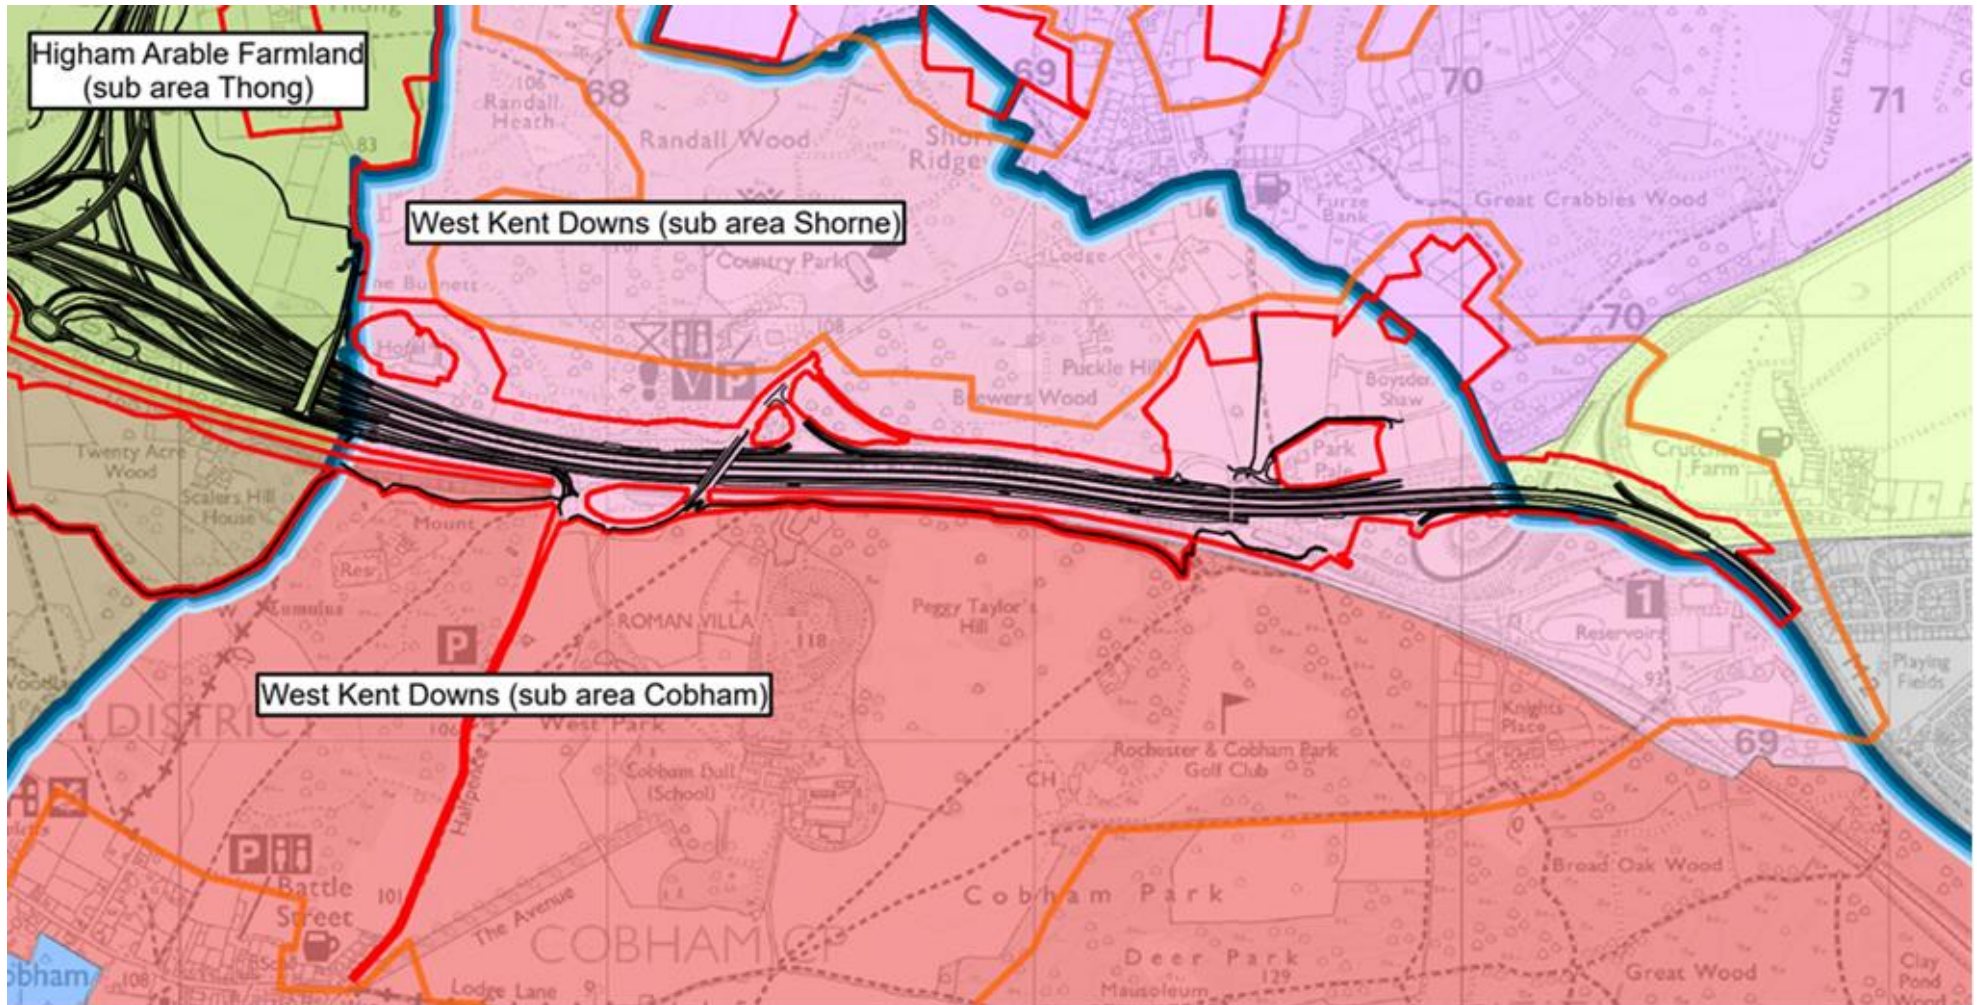

*Local Landscape Character Area boundaries of the Kent Downs AONB LCA, West Kent Downs, Sub-areas Cobham and Shorne*

*Local Landscape Character Area boundaries used in the ES, Chapter 7*